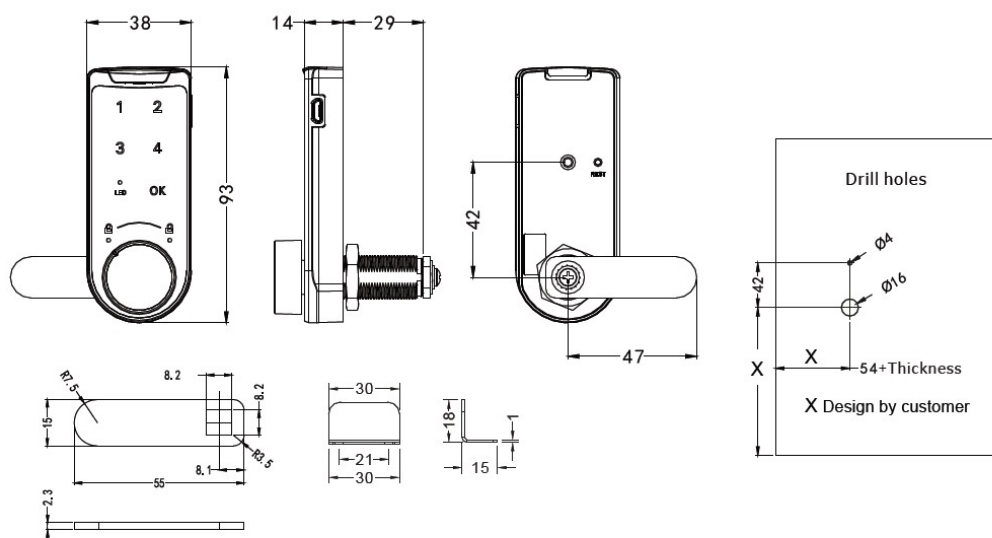

PRODUCT SHEET

Description:

Elec. Combination Cam Lock, "Marc M1", Public, Silver/Black Body, Incl. Striking Plate & Straight Cam
 Pl, CE: 47mm, (Battery CR2032 Not Included) - Download User Guide, From www.siso.dk - Master
 Code can ONLY be changed in LOCKED, Position, Type Default Master Code: 11223344
 +OK+OK+OK+New, Master Code x x x x x x x x (8 digits) + OK

Item number:

14.60.390-9

Units	Box	Carton	HS Code	Barcode
Pcs.	1	50	8301300000	
				5704866499897

SISO A/S

Mileparken 11
 DK-2740 Skovlunde
 Denmark
 VAT: DK 24786013

Phone +45 45 830 900

www.siso.dk
siso@siso.dk